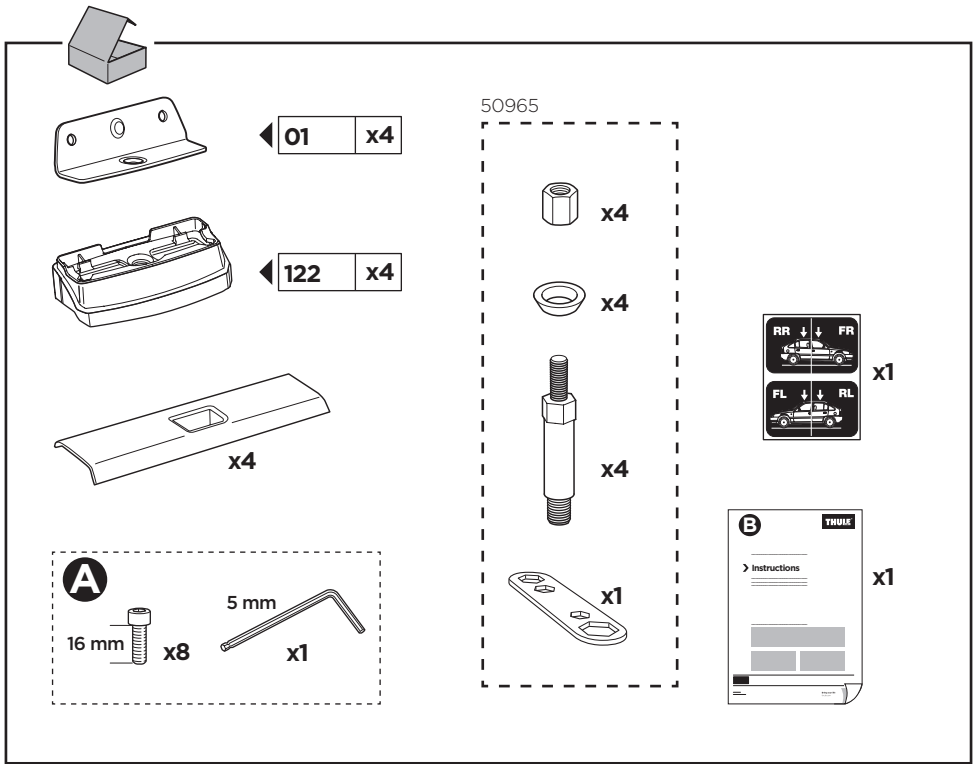

Thule XT Kit 3073

> Instructions

TOYOTA Avensis, 5-dr Estate, 09-

This kit is only for vehicles with fixpoint mounting.

ISO 11154-E

183073

C.20130507
509-3073-02

Bring your life
thule.com