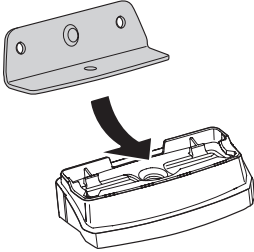

2

A

B

1. **EN** Only a few turns
   DE Nur wenige Umdrehungen
   FR Quelques tours uniquement
   NL Slechts enkele slagen
   IT Solo qualche giro
   ES Sólo algunas vueltas
   PT Noções básicas
   SV Endast några varv
   DK Kun nogle få omgange
   NE Bare noen få omdreinger
   FI Vain muutama kierros
   ET Ainult mõni pööre
   LV Tikai dažī apgriezieni
   LT Tik keli pasukimai
   PL Wystarczy kilka obrotów
   RU Только несколько оборотов

1. **UK** Лише декілька обертів
   BG Само няколко завъртания
   CS Pouze několik otáček
   SK Len niekoľko otáčok
   SL Le nekaj obratov
   HR/BiH Samo nekoliko okreta
   RO Doar câteva rotiri
   HU Csak néhány fordítás
   EL Μόνο λίγες περιστροφές
   TR Yalnızca birkaç tur

بعض دورات فقط **AR**
רק מספר סיבובים **HE**

1. **ZH** 仅几圈
   JA 2～3回転のみ
   KO 몇 번만 돌리면 됨
   TH เพียงสองสามรอบ

3

x1