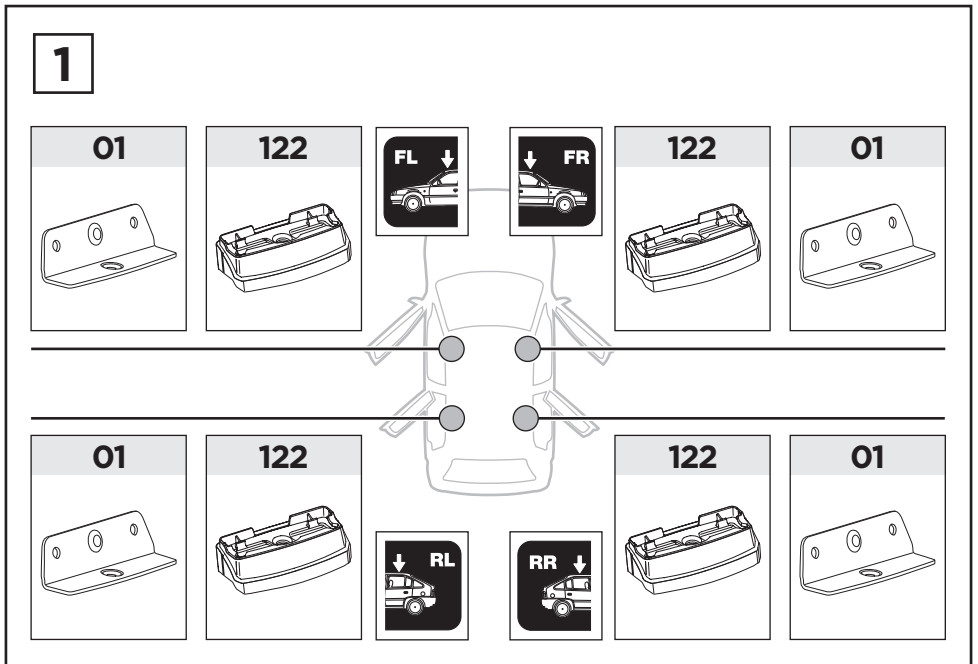

Thule XT Kit 3073

> Instructions

TOYOTA Avensis, 5-dr Estate, 09-

This kit is only for vehicles with fixpoint mounting.

ISO 11154-E

183073

C.20130507
509-3073-02

Bring your life
thule.com