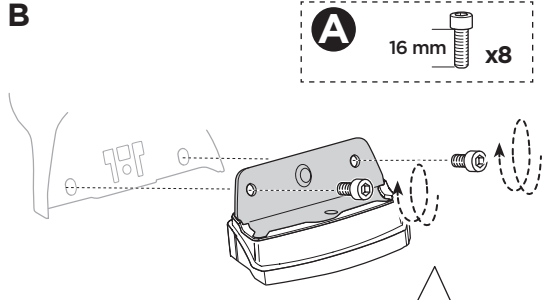

2

A

B

1. **EN** Only a few turns
   DE Nur wenige Umdrehungen
   FR Quelques tours uniquement
   NL Slechts enkele slagen
   IT Solo qualche giro
   ES Sólo algunas vueltas
   PT Noções básicas
   SV Endast några varv
   DK Kun nogle få omgange
   NE Bare noen få omdreinger
   FI Vain muutama kierros
   ET Ainult mõni pööre
   LV Tikai dažī apgriezieni
   LT Tik keli pasukimai
   PL Wystarczy kilka obrotów
   RU Только несколько оборотов

1. **UK** Лише декілька обертів
   BG Само няколко завъртания
   CS Pouze několik otáček
   SK Len niekoľko otáčok
   SL Le nekaj obratov
   HR/BiH Samo nekoliko okreta
   RO Doar câteva rotiri
   HU Csak néhány fordítás
   EL Μόνο λίγες περιστροφές
   TR Yalnızca birkaç tur

بعض دورات فقط **AR**
רק מספר סיבובים **HE**

1. **ZH** 仅几圈
   JA 2～3回転のみ
   KO 몇 번만 돌리면 됨
   TH เพียงสองสามรอบ

3

x1