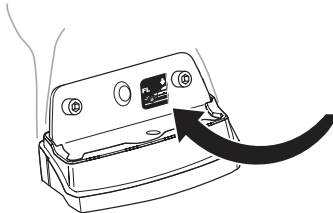

1. **EN** Only a few turns
   DE Nur wenige Umdrehungen
   FR Quelques tours uniquement
   NL Slechts enkele slagen
   IT Solo qualche giro
   ES Sólo algunas vueltas
   PT Noções básicas
   SV Endast några varv
   DK Kun nogle få omgange
   NE Bare noen få omdreinger
   FI Vain muutama kierros
   ET Ainult mõni pööre
   LV Tikai dažī apgriezieni
   LT Tik keli pasukimai
   PL Wystarczy kilka obrotów
   RU Только несколько оборотов

1. **UK** Лише декілька обертів
   BG Само няколко завъртания
   CS Pouze několik otáček
   SK Len niekoľko otáčok
   SL Le nekaj obratov
   HR/BiH Samo nekoliko okreta
   RO Doar câteva rotiri
   HU Csak néhány fordítás
   EL Μόνο λίγες περιστροφές
   TR Yalnızca birkaç tur

بعض دورات فقط **AR**
רק מספר סיבובים **HE**

1. **ZH** 仅几圈
   JA 2～3回転のみ
   KO 몇 번만 돌리면 됨
   TH เพียงสองสามรอบ

3

x1